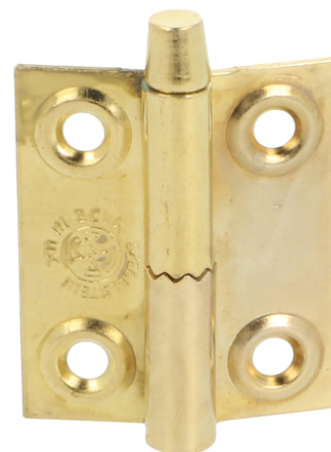

PRODUCT SHEET

Description:

Reflex Hinge No. 120, Small, Left, EB Finish

Item number:

22.05.025-0

Units	Box	Carton	HS Code	Barcode
Set	1	200	8302100090	 5704866080804

SISO A/S

Mileparken 11
DK-2740 Skovlunde
Denmark
VAT: DK 24786013